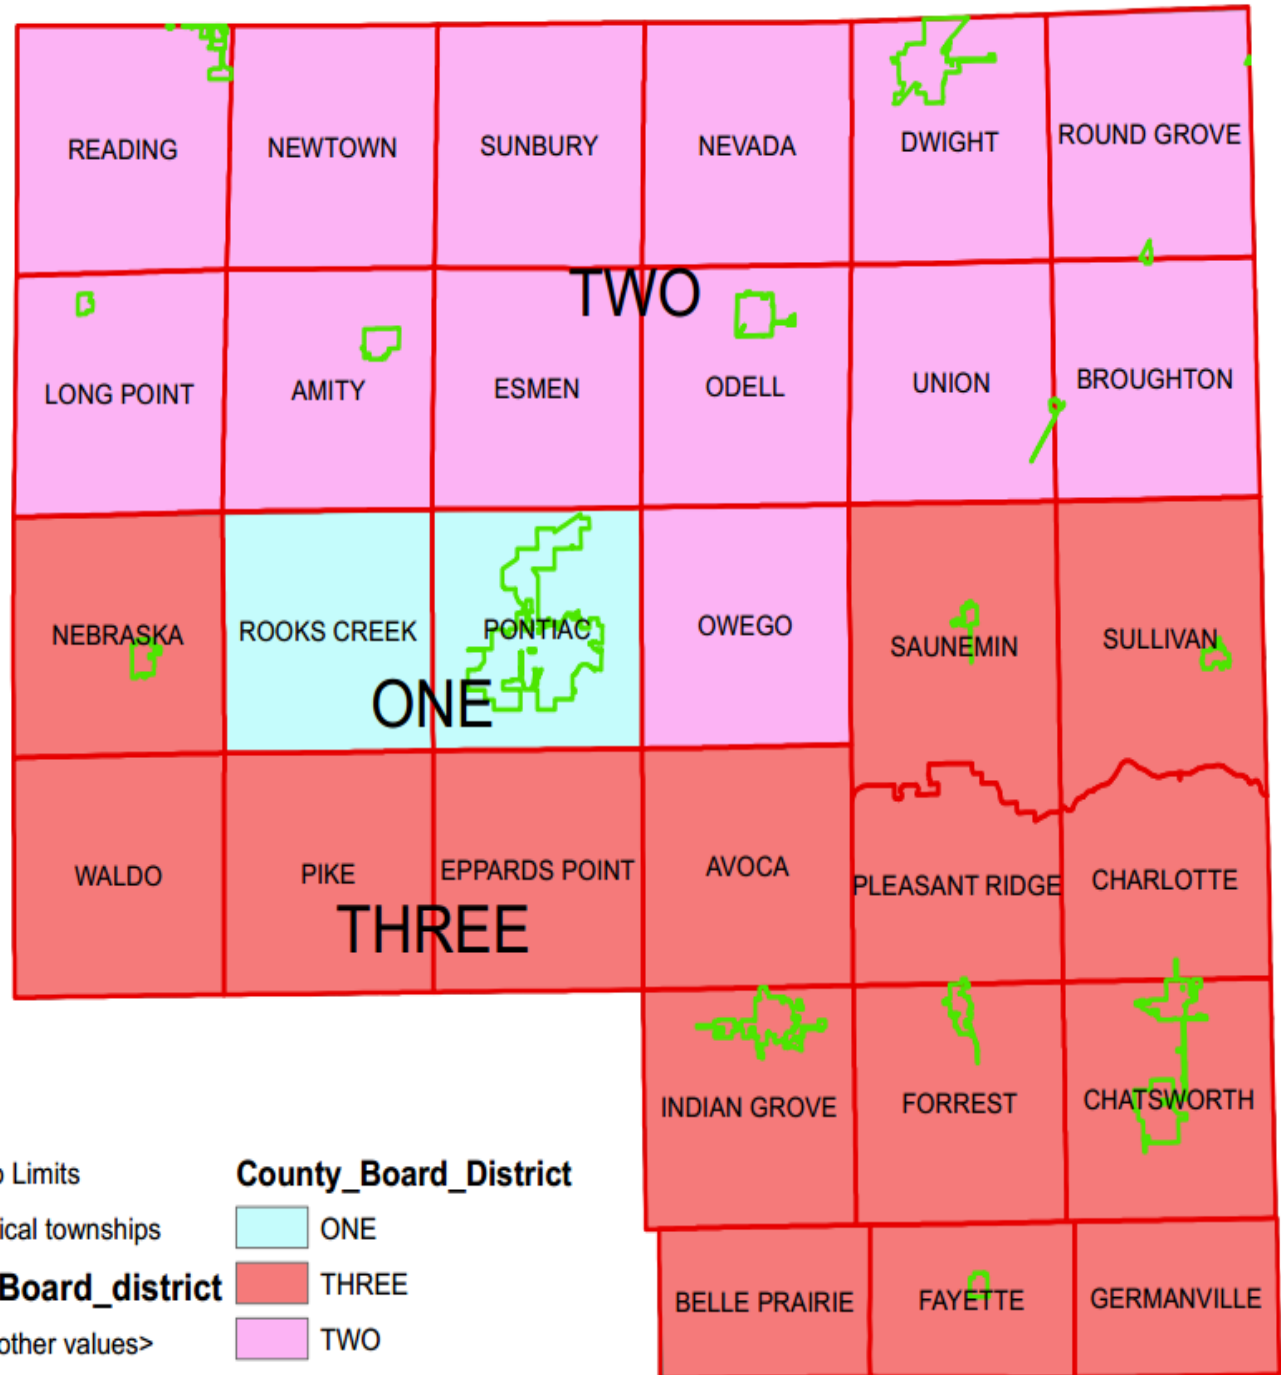

County Board Members (Rev. 12/2024)

- District #1**

James Carley (*Board Chair*)
 James Blackard
 Marty Fannin
 Gina Manker
 William Mays
 John (Jack) Vietti

- District #2**

Steven Lovell (*Vice Chair*)
 Joel Barickman
 Michael Haag
 Gerald Earing
 Dan Myers
 Robert Weller

- District #3**

Linda Ambrose
 Rebekah Fehr
 Paul Ritter
 Craig Monson
 Leroy Rodriguez
 Seth Welch

Legend

Corp Limits

Political townships

County Board district

<all other values>

County Board District