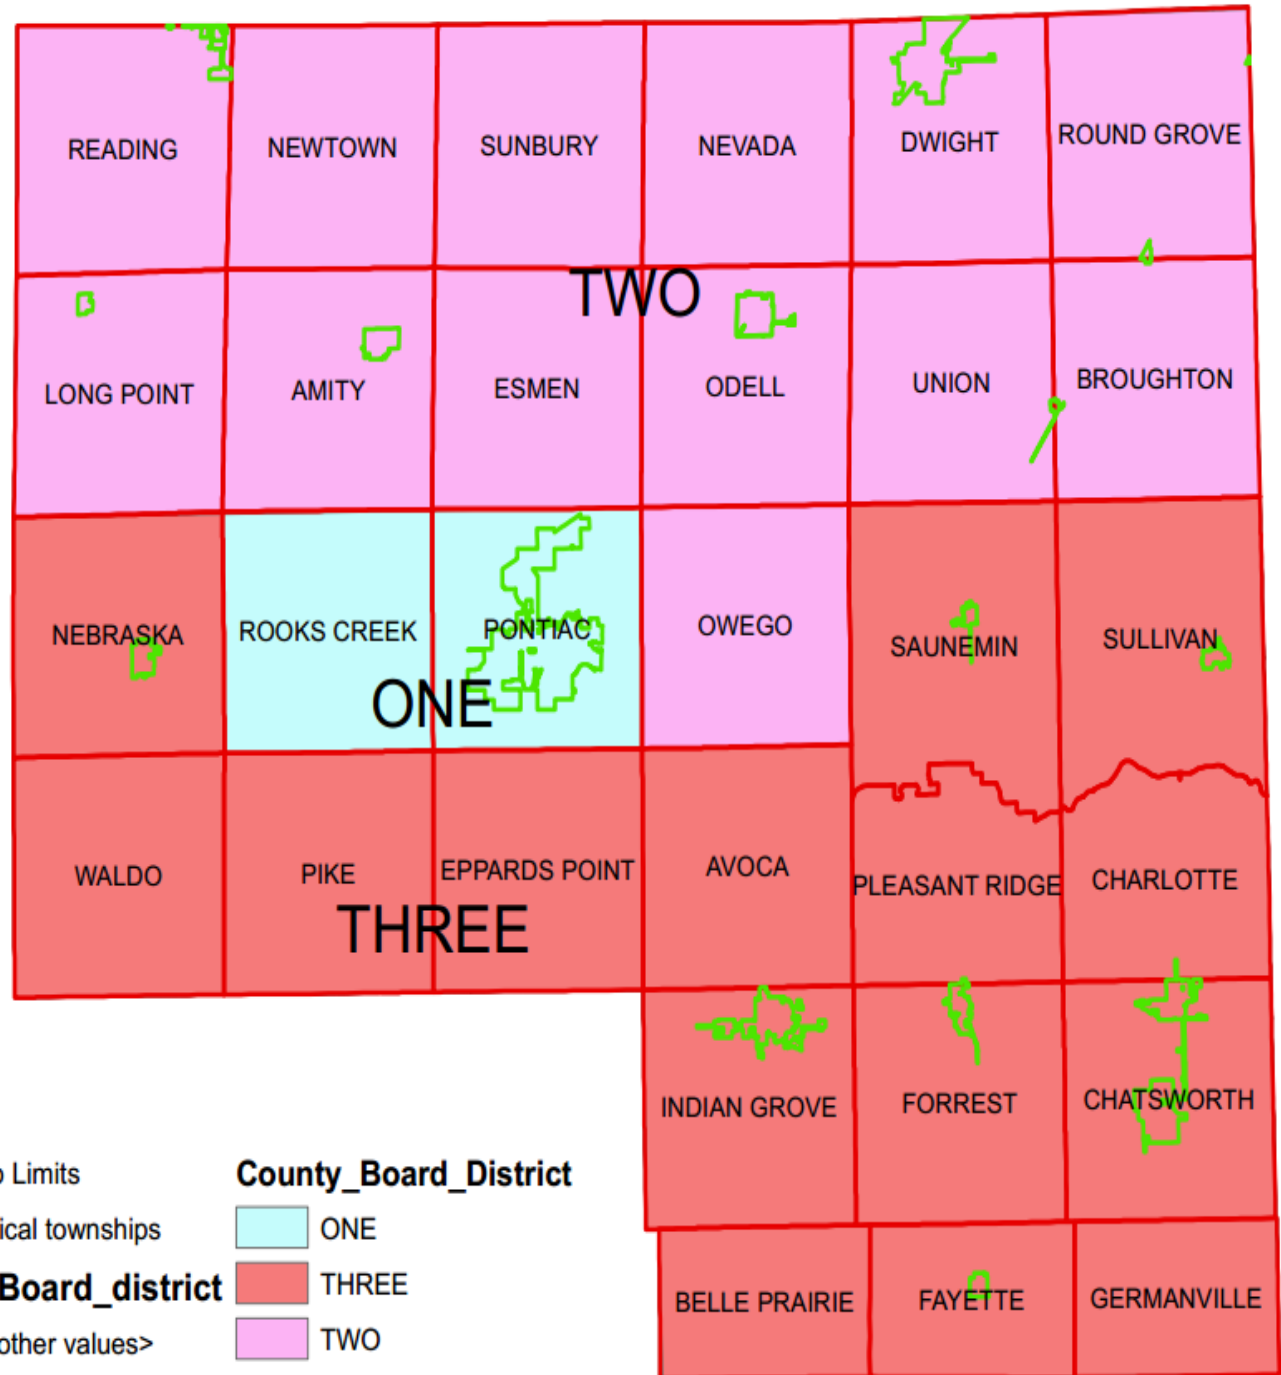

County Board Members (Rev. 04/2024)

- District #1**

James Carley (*Board Chair*)
 James Blackard
 Marty Fannin
 Gina Manker
 William Mays
 John (Jack) Vietti

- District #2**

Steven Lovell (*Vice Chair*)
 Joel Barickman
 Michael Haag
 Gerald Earing
 Dan Myers
 Robert Weller

- District #3**

Linda Ambrose
 Rebekah Fehr
 Paul Ritter
 Craig Monson
 John Vitzthum
 Seth Welch

Legend

Corp Limits

Political townships

County Board district

<all other values>

County Board District