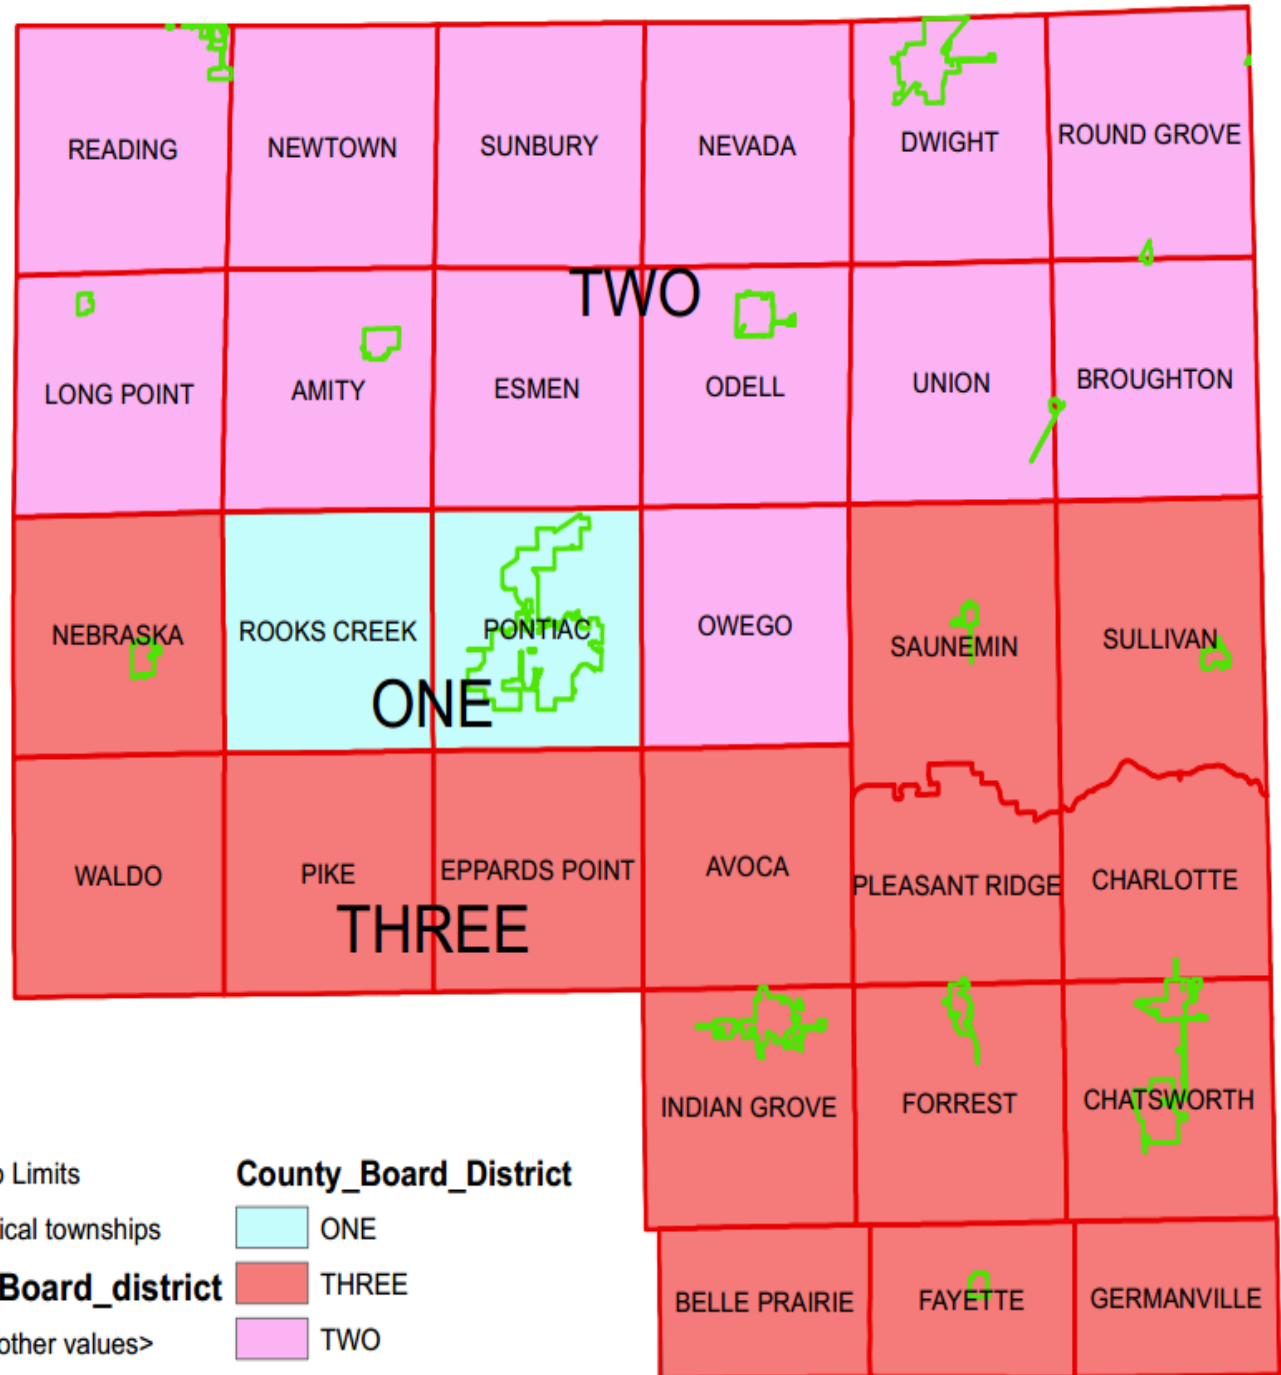

County Board Members (Rev. 02/2023)

- District #1**

James Carley (*Board Chair*)
 James Blackard
 Marty Fannin
 Gina Manker
 William Mays
 John (Jack) Vietti

- District #2**

Steven Lovell (*Vice Chair*)
 Joel Barickman
 Michael Haag
 Gerald Earing
 Dan Myers
 Robert Weller

- District #3**

Linda Ambrose
 Rebekah Fehr
 Paul Ritter
 Mark Runyon
 John Vitzthum
 Seth Welch

Legend

Corp Limits

Political townships

County Board district

<all other values>

County Board District