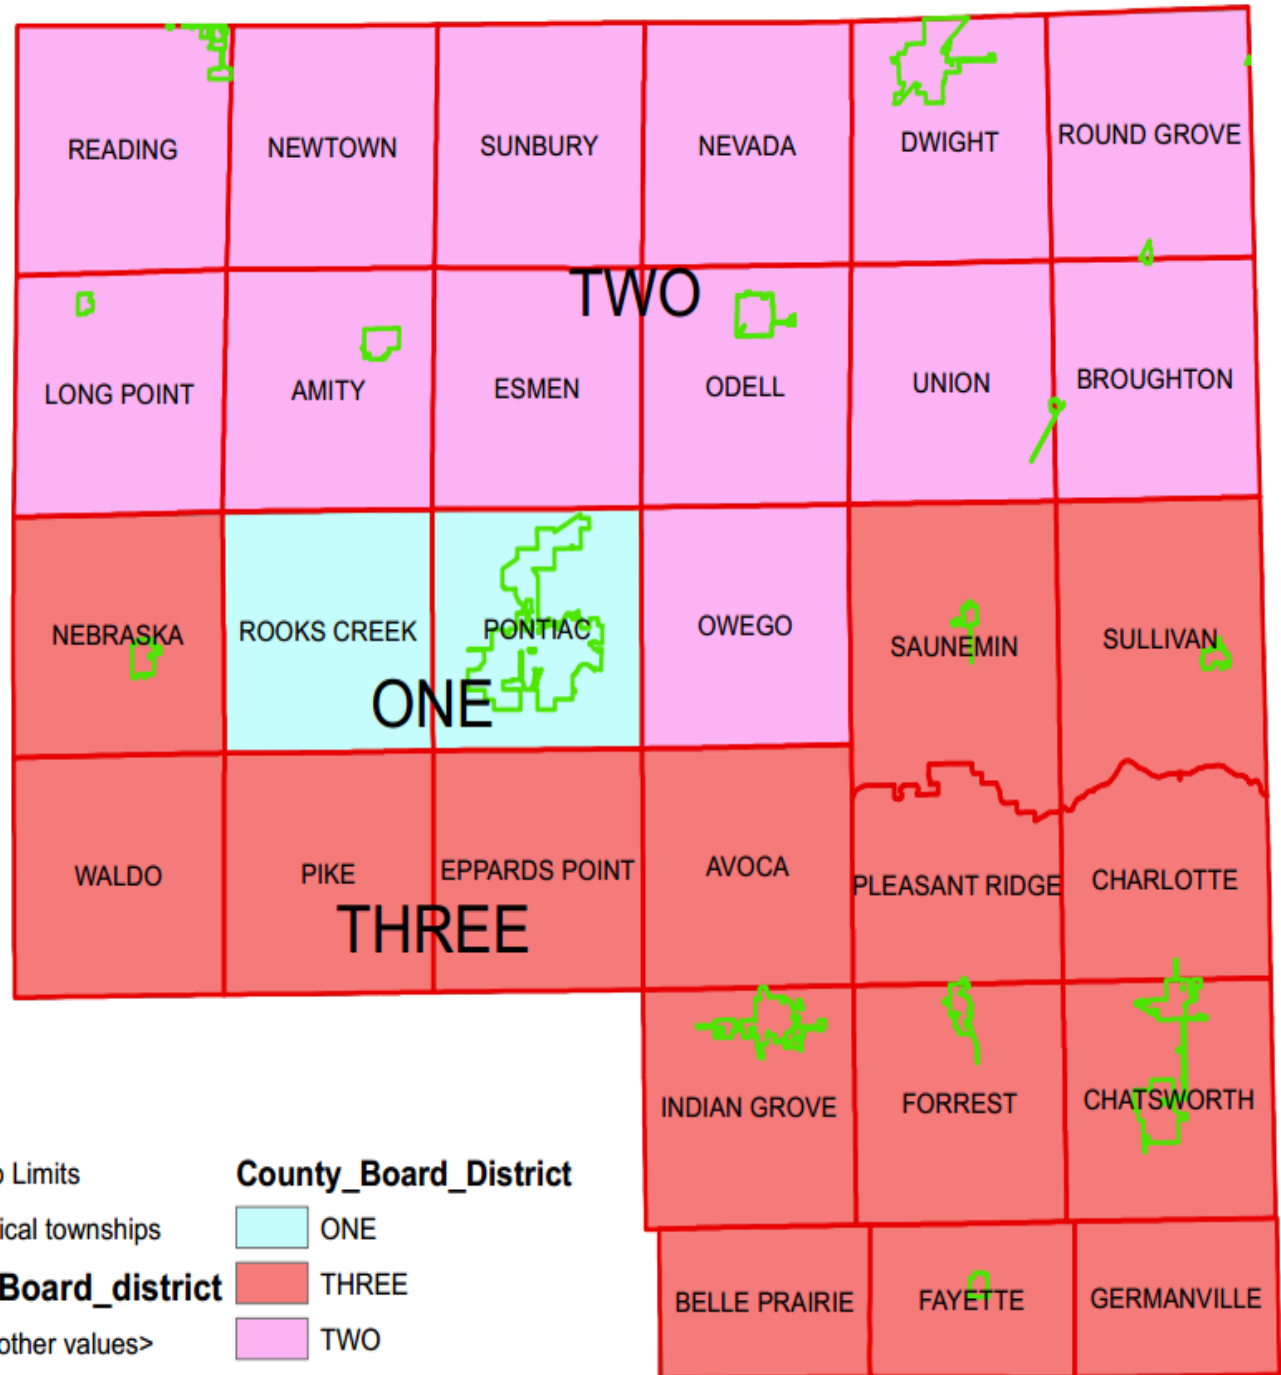

## County Board Members (Rev. 12/2020)

- District #1**  
 Kathy Arbogast (*Board Chair*)  
 James Blackard  
 James Carley  
 Marty Fannin  
 Gina Manker  
 William Mays  
 Scott Mennenga  
 John (Jack) Vietti
- District #2**  
 Joel Barickman  
 Jason Bunting (*Vice Chair*)  
 Gerald Earing  
 Ronald Kestner  
 Steven Lovell  
 Joe Steichen  
 Robert Weller  
 Bill Wilkey
- District #3**  
 Linda Ambrose  
 Mike Kirkton  
 Paul Ritter  
 Mark Runyon  
 Tim Shafer  
 Vicki Allen  
 John Vitzthum  
 Seth Welch

### Legend

Corp Limits

Political townships

**County Board district**

<all other values>

**County Board District**

ONE

THREE