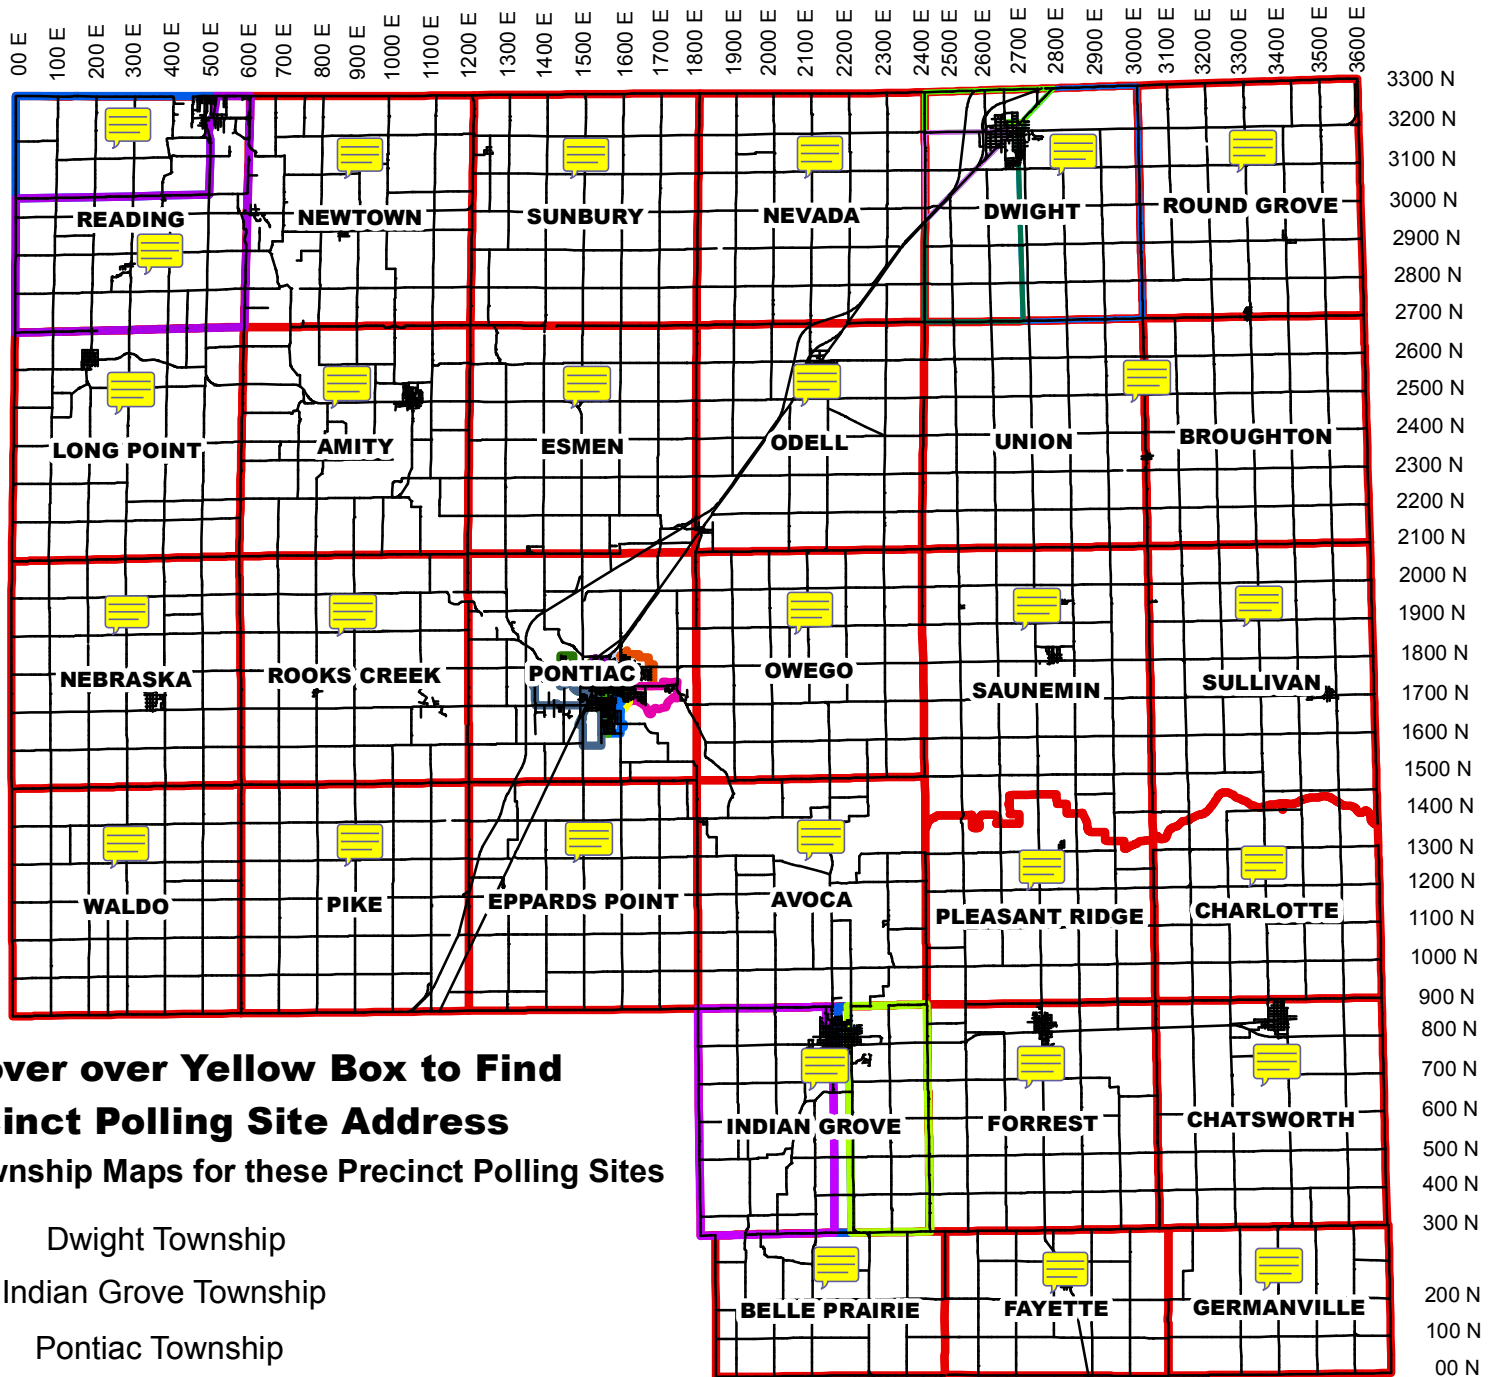

LIVINGSTON COUNTY PRECINCT POLLING SITES

**Point/Hover over Yellow Box to Find
Precinct Polling Site Address**

See Separate Township Maps for these Precinct Polling Sites

Dwight Township

Indian Grove Township

Pontiac Township

Pontiac City Limit Precincts