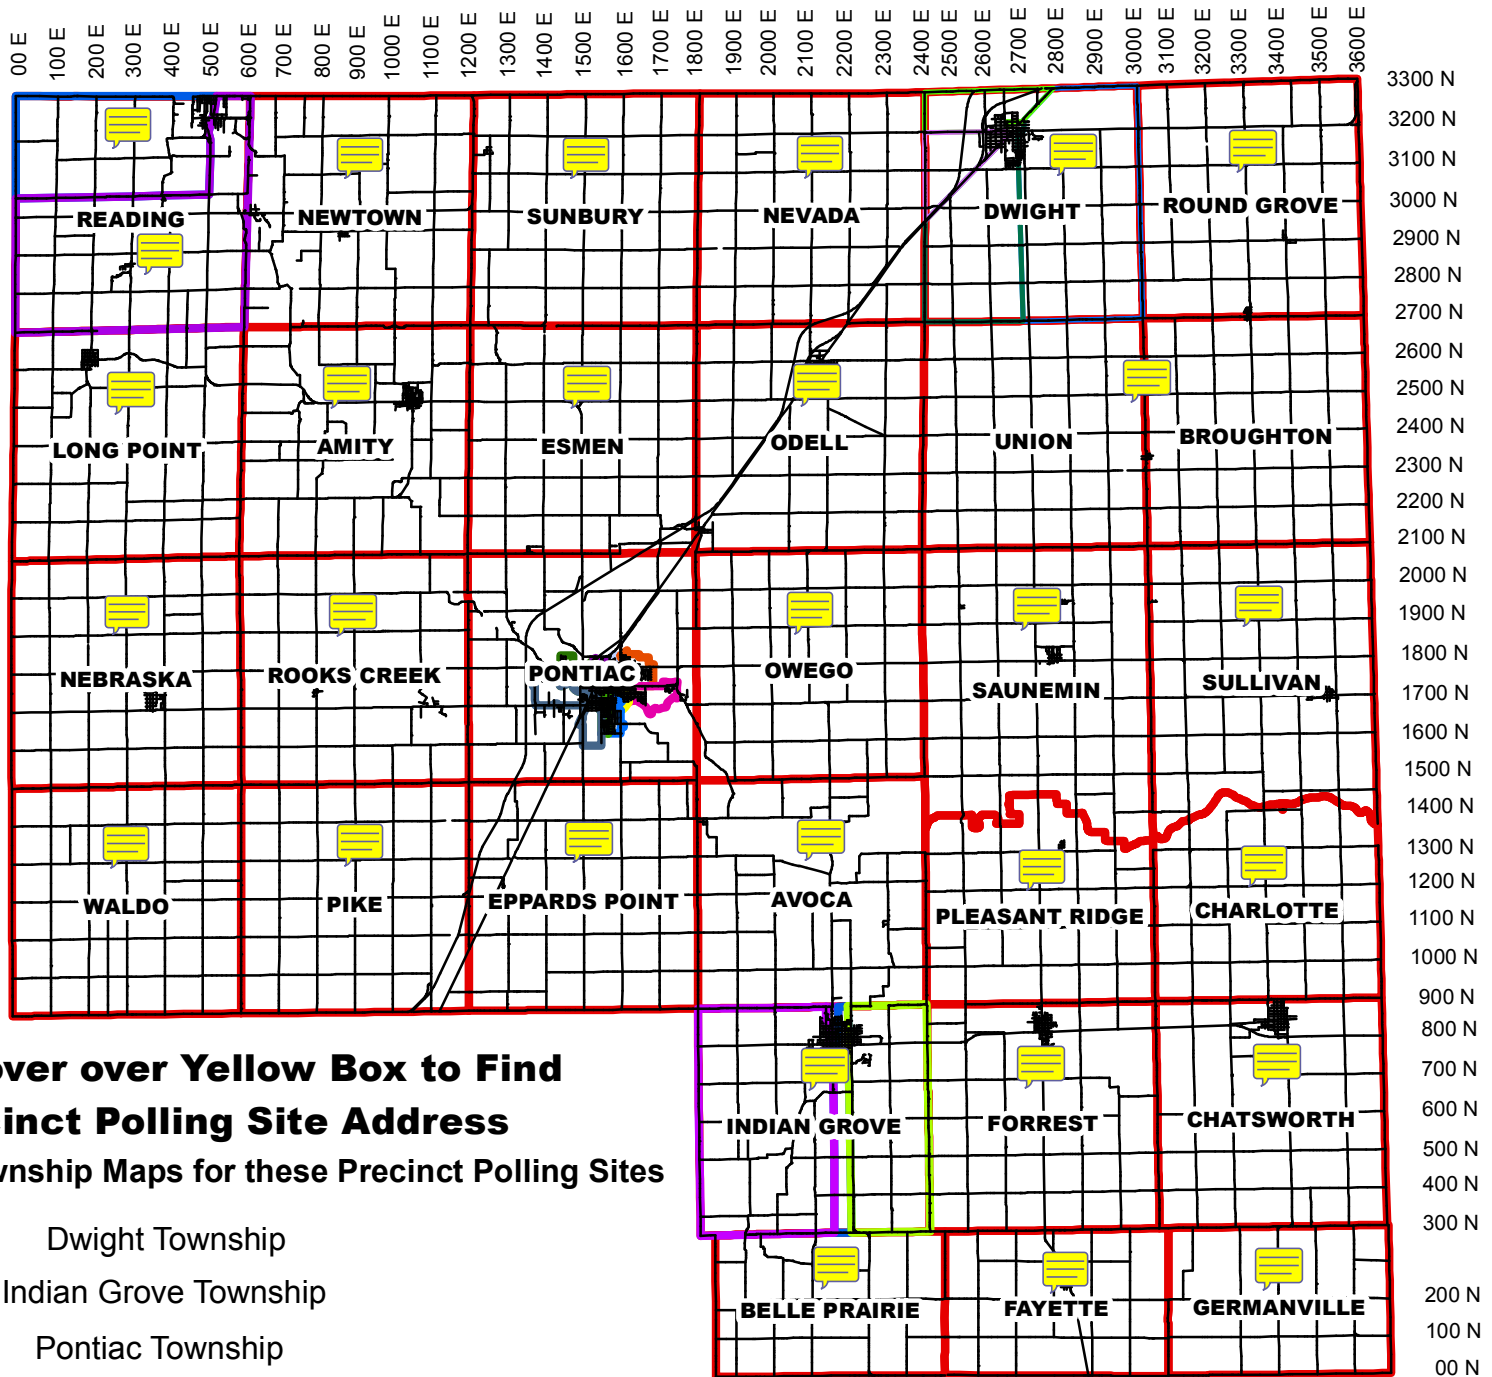

LIVINGSTON COUNTY PRECINCT POLLING SITES

**Point/Hover over Yellow Box to Find
Precinct Polling Site Address**

See Separate Township Maps for these Precinct Polling Sites

Dwight Township

Indian Grove Township

Pontiac Township

Pontiac City Limit Precincts