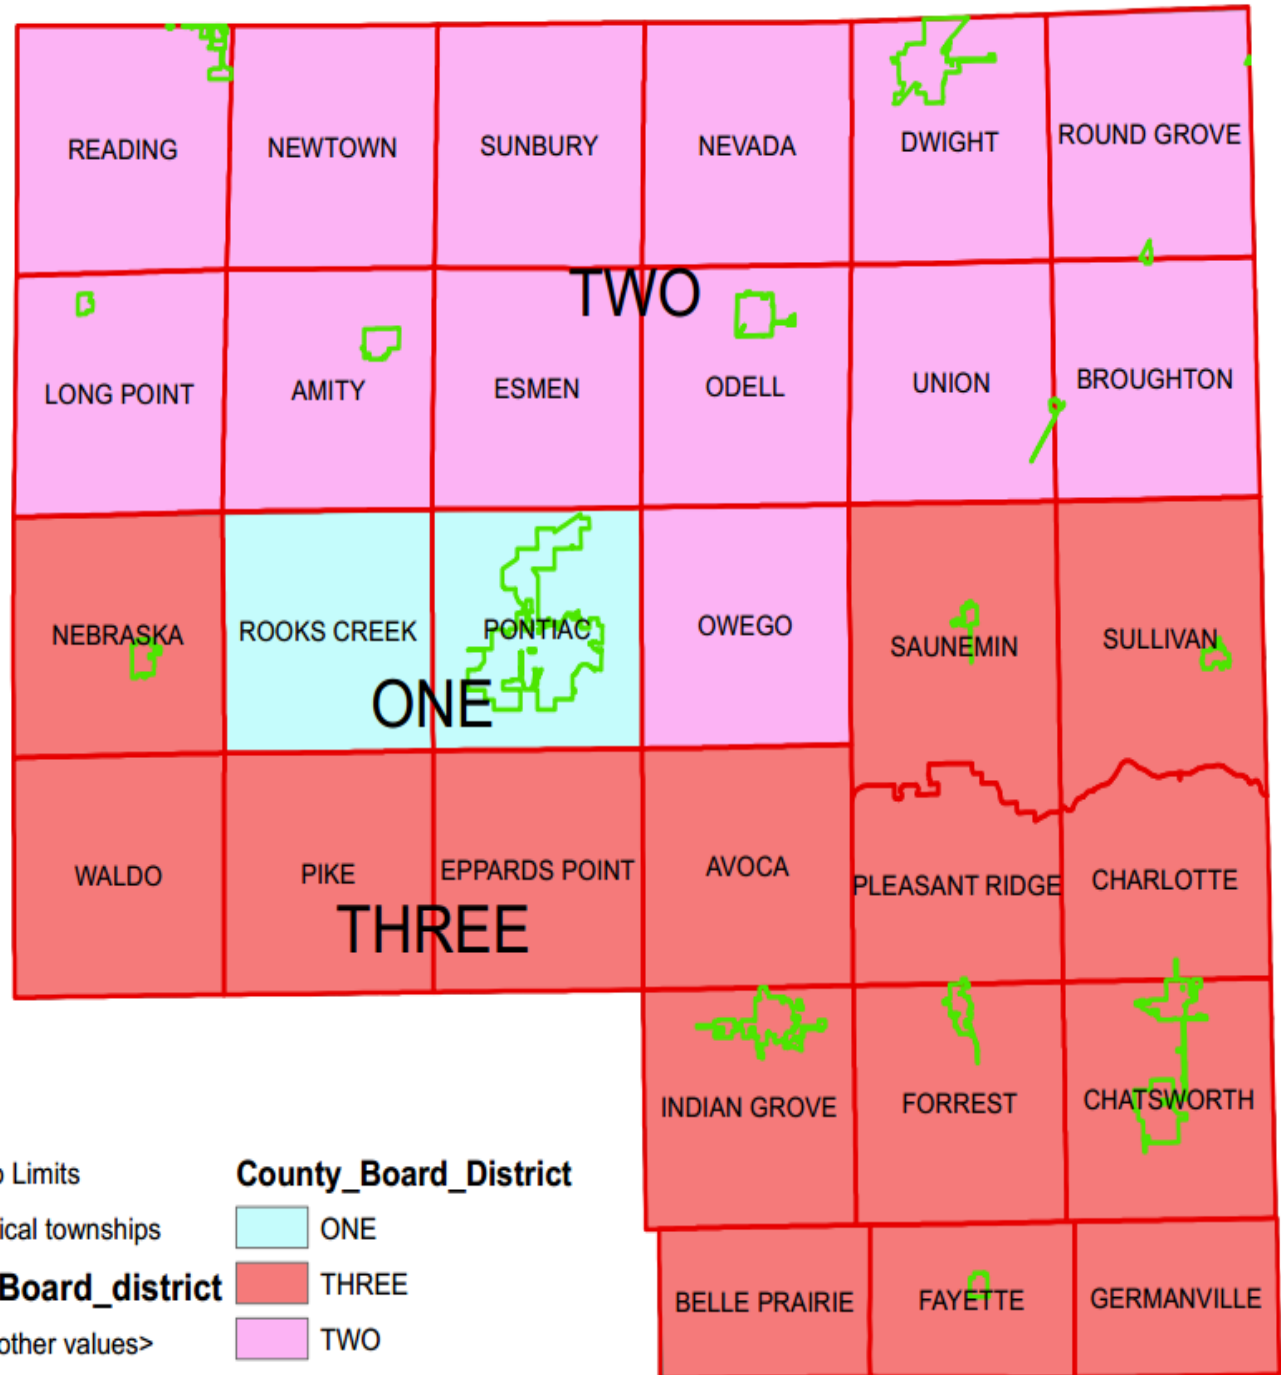

County Board Members (Rev. 10/2019)

- District #1**
 Kathy Arbogast (*Board Chair*)
 James Blackard
 James Carley
 Marty Fannin
 Patrick Killian
 Gina Manker
 William Mays
 John (Jack) Vietti
- District #2**
 Joel Barickman
 Jason Bunting (*Vice Chair*)
 Gerald Earing
 Ronald Kestner
 Steven Lovell
 Joe Steichen
 Robert Weller
 Bill Wilkey
- District #3**
 Vicki Allen
 Linda Ambrose
 Mike Kirkton
 Paul Ritter
 Mark Runyon
 Tim Shafer
 John A. Slagel
 John Vitzthum

Legend

Corp Limits

Political townships

County Board district

<all other values>

County Board District

ONE

THREE