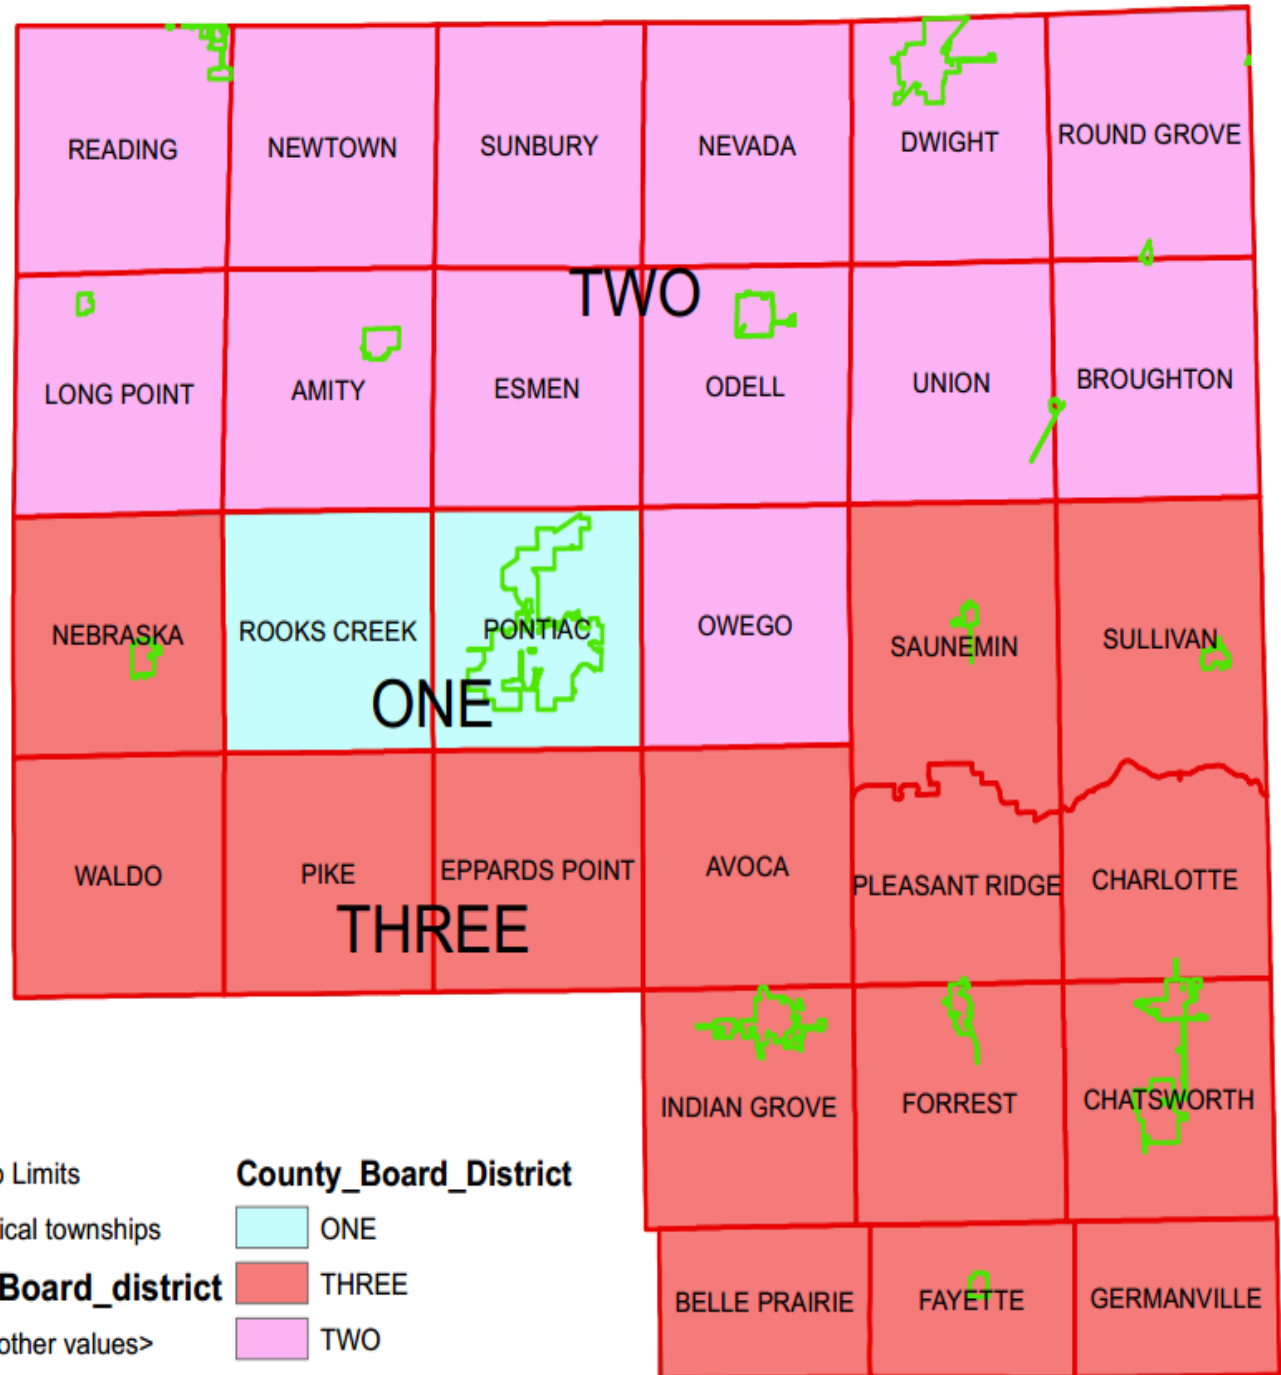

## County Board Members (Rev. 12/2018)

- District #1**  
 Kathy Arbogast (*Vice Chair*)  
 James Blackard  
 James Carley  
 Carolyn Gerwin  
 Mike Ingles  
 Patrick Killian  
 William Mays  
 John (Jack) Vietti
- District #2**  
 Jason Bunting  
 Gerald Earing  
 Ronald Kestner  
 Steven Lovell  
 Joe Steichen  
 Robert Weller  
 Bill Wilkey  
 Robert Young (*Board Chair*)
- District #3**  
 Vicki Allen  
 Linda Ambrose  
 Paul Ritter  
 Mark Runyon  
 Tim Shafer  
 John A. Slagel  
 John Vitzthum  
 John Yoder

### Legend

Corp Limits

Political townships

**County Board district**

<all other values>

**County Board District**

ONE

THREE