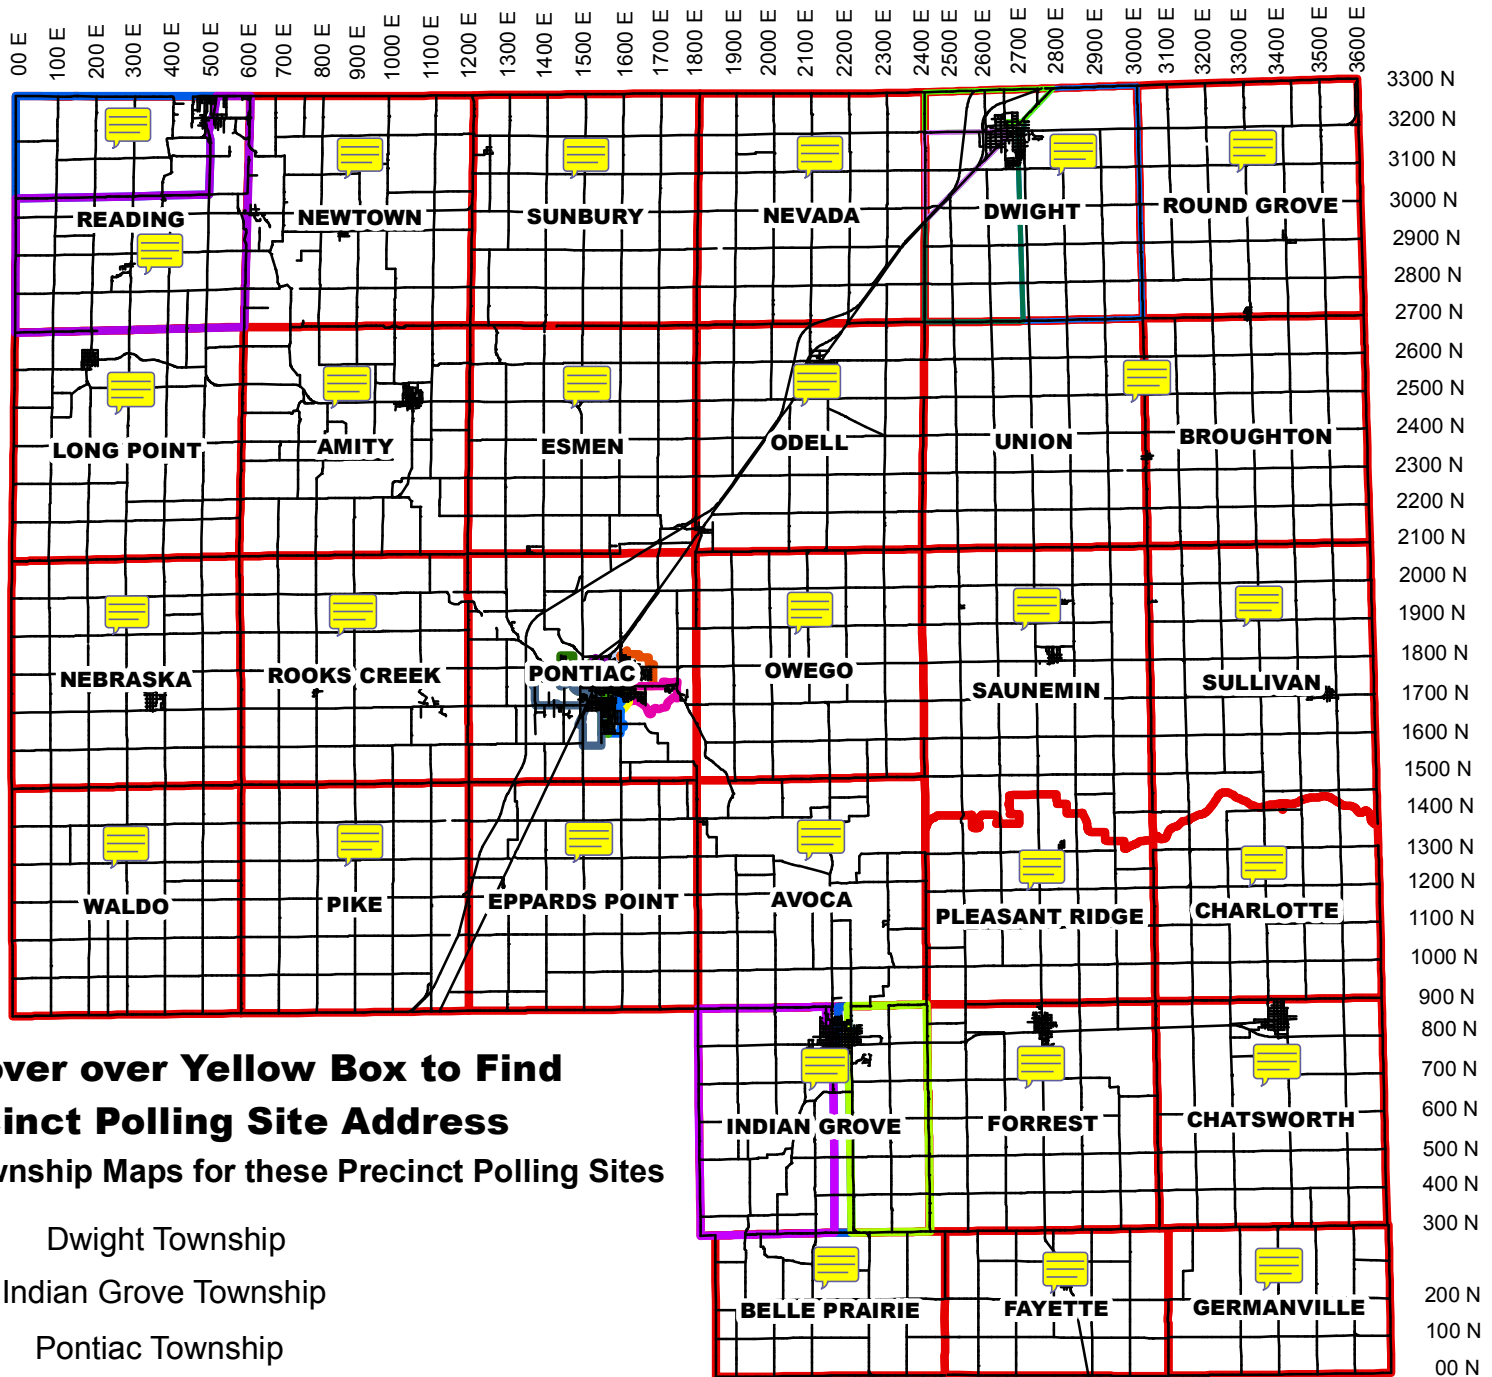

LIVINGSTON COUNTY PRECINCT POLLING SITES

**Point/Hover over Yellow Box to Find
Precinct Polling Site Address**

See Separate Township Maps for these Precinct Polling Sites

Dwight Township

Indian Grove Township

Pontiac Township

Pontiac City Limit Precincts