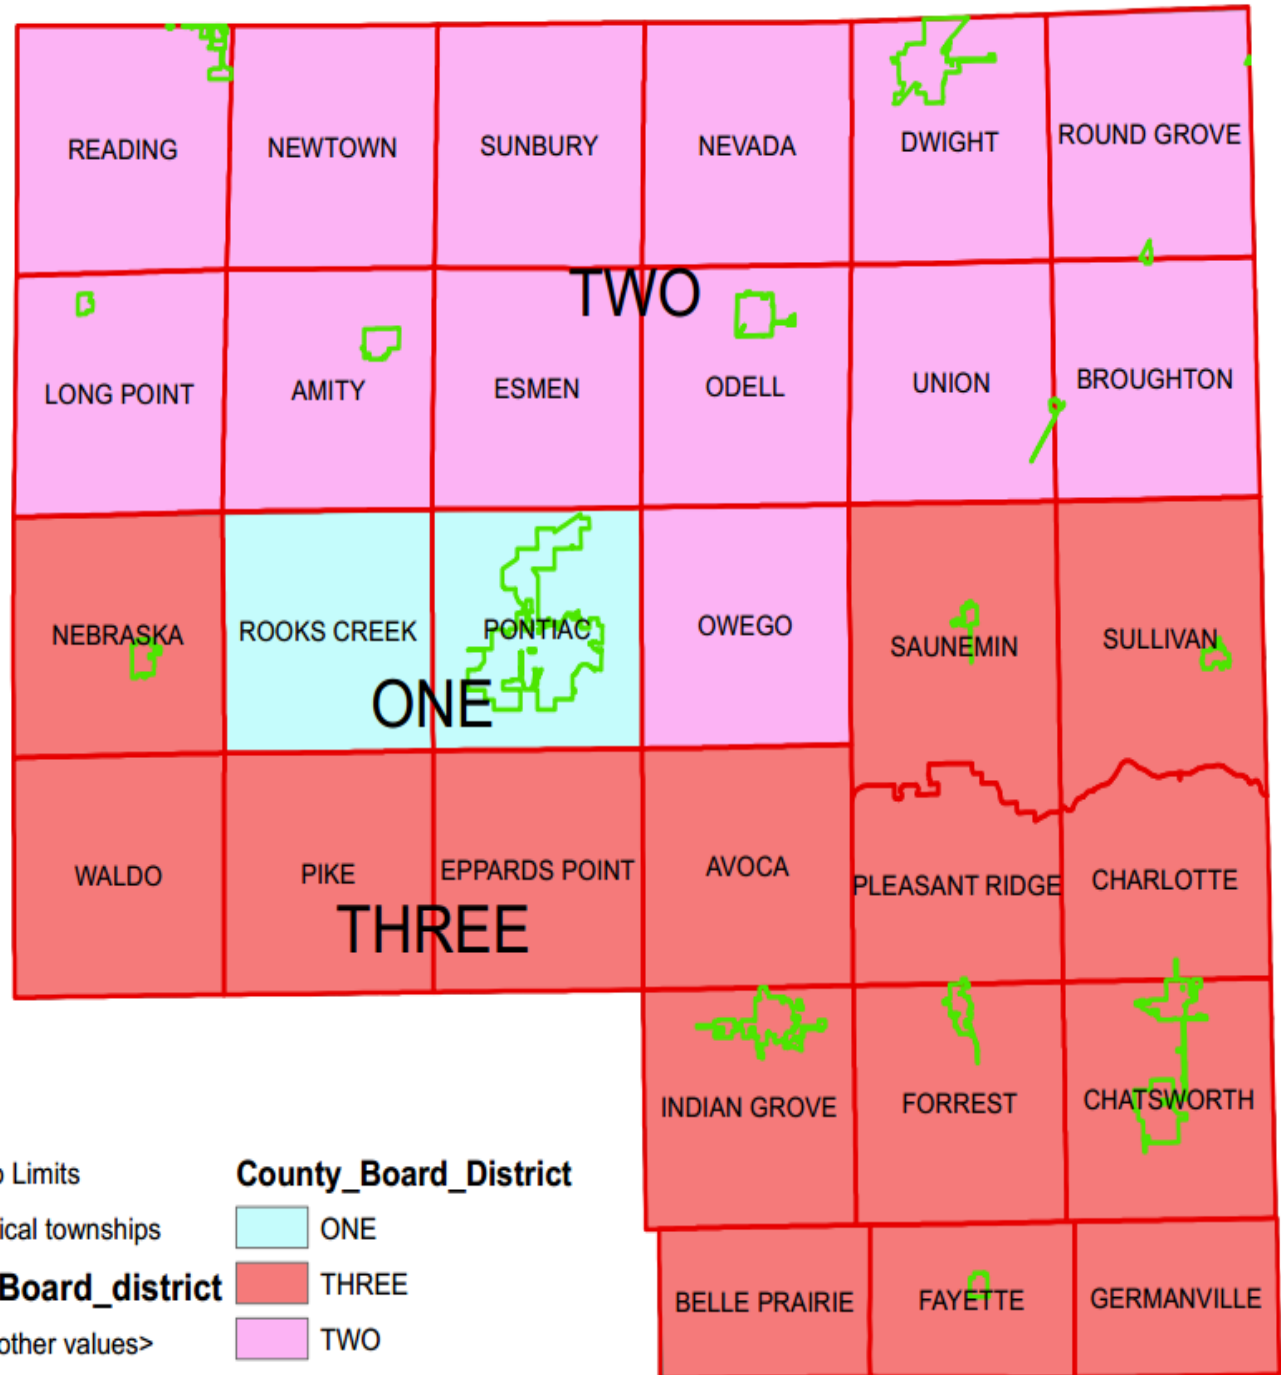

## County Board Members (Rev. 7/2017)

- District #1**  
 Kathy Arbogast  
 James Carley  
 Marty Fannin  
 Carolyn Gerwin  
 Mike Ingles  
 Patrick Killian  
 William Mays  
 John (Jack) Vietti
- District #2**  
 Jason Bunting  
 David Heath  
 Daryl Holt  
 Ronald Kestner  
 Steven Lovell  
 Joe Steichen  
 Robert Weller  
 Robert Young (*Board Chair*)
- District #3**  
 Vicki Allen  
 Justin Goembel  
 Paul Ritter  
 Mark Runyon  
 Tim Shafer  
 John A. Slagel  
 Stanley Weber  
 John Yoder

### Legend

Corp Limits

Political townships

**County\_Board\_district**

<all other values>

**County\_Board\_District**

ONE

THREE