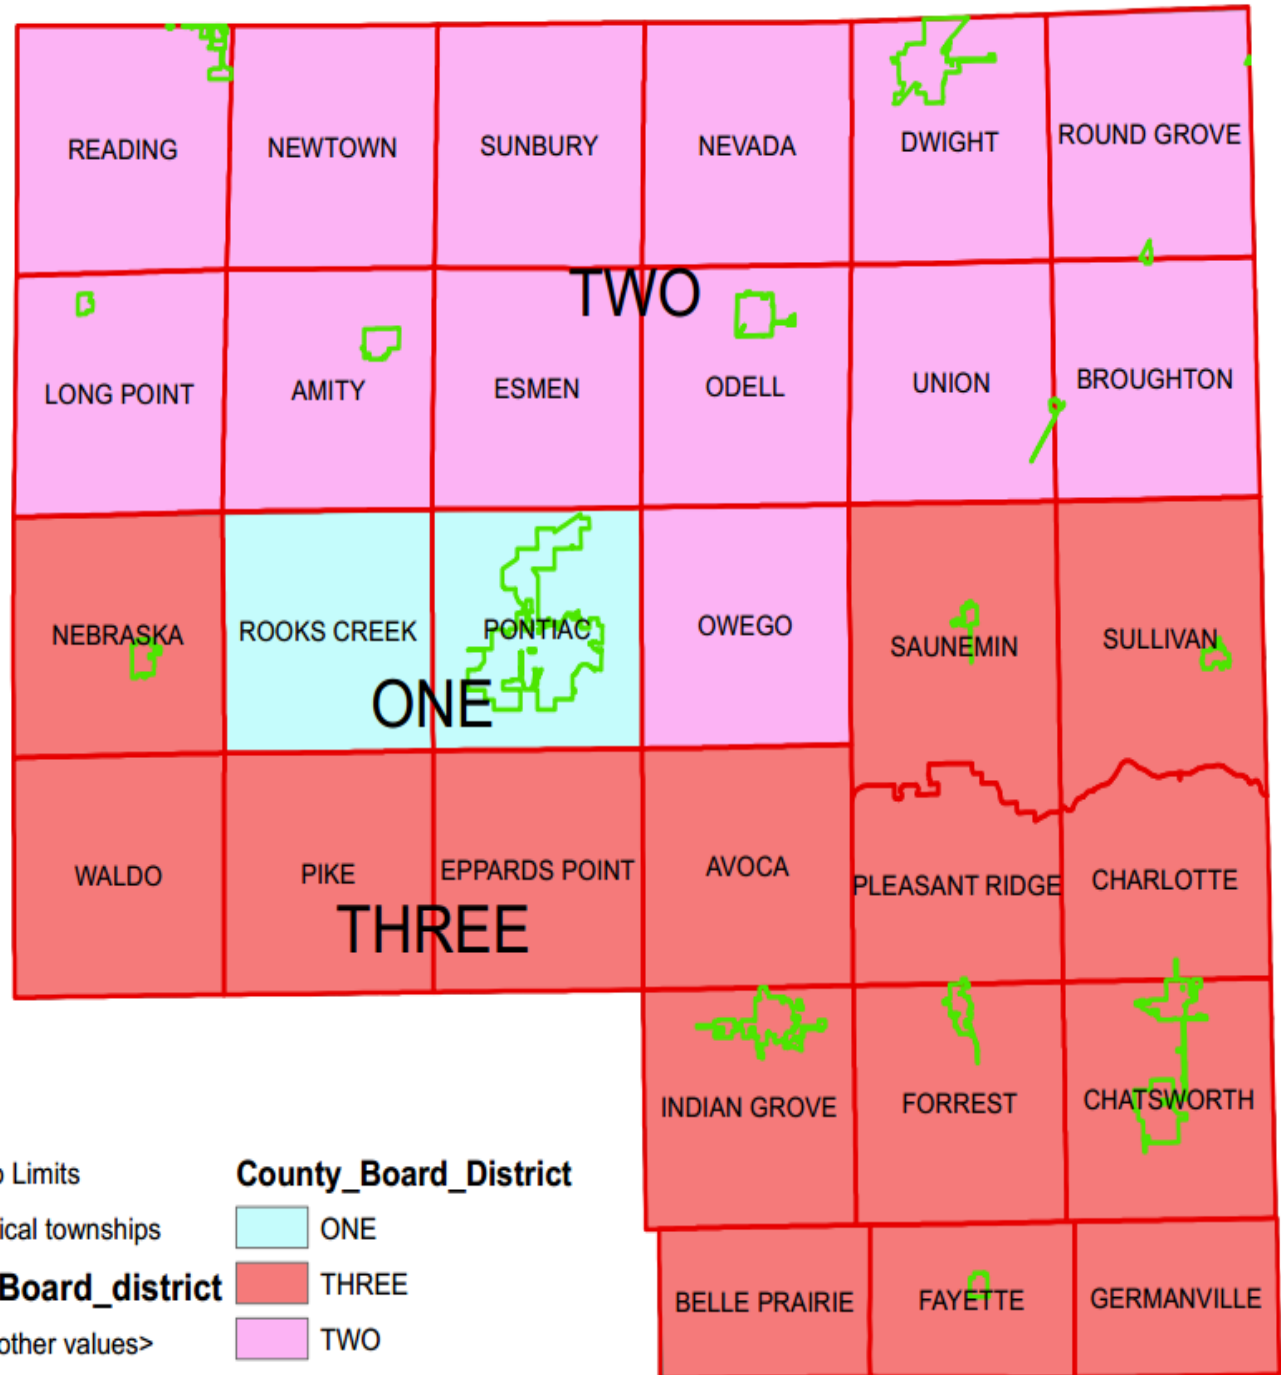

County Board Members (Eff. 12/2016)

- District #1**
 Kathy Arbogast
 James Carley
 Kelly Cochran-Cohlman
 Marty Fannin
 Carolyn Gerwin
 Mike Ingles
 William Mays
 John (Jack) Vietti
- District #2**
 Jason Bunting
 David Heath
 Daryl Holt
 Ronald Kestner
 Steven Lovell
 Joe Steichen
 Robert Weller
 Robert Young (*Board Chair*)
- District #3**
 Vicki Allen
 Justin Goembel
 Paul Ritter
 Mark Runyon
 Tim Shafer
 John A. Slagel
 Stanley Weber
 John Yoder

Legend

- Corp Limits
- Political townships

County_Board_district

- <all other values>

County_Board_District

- ONE
- THREE
- TWO