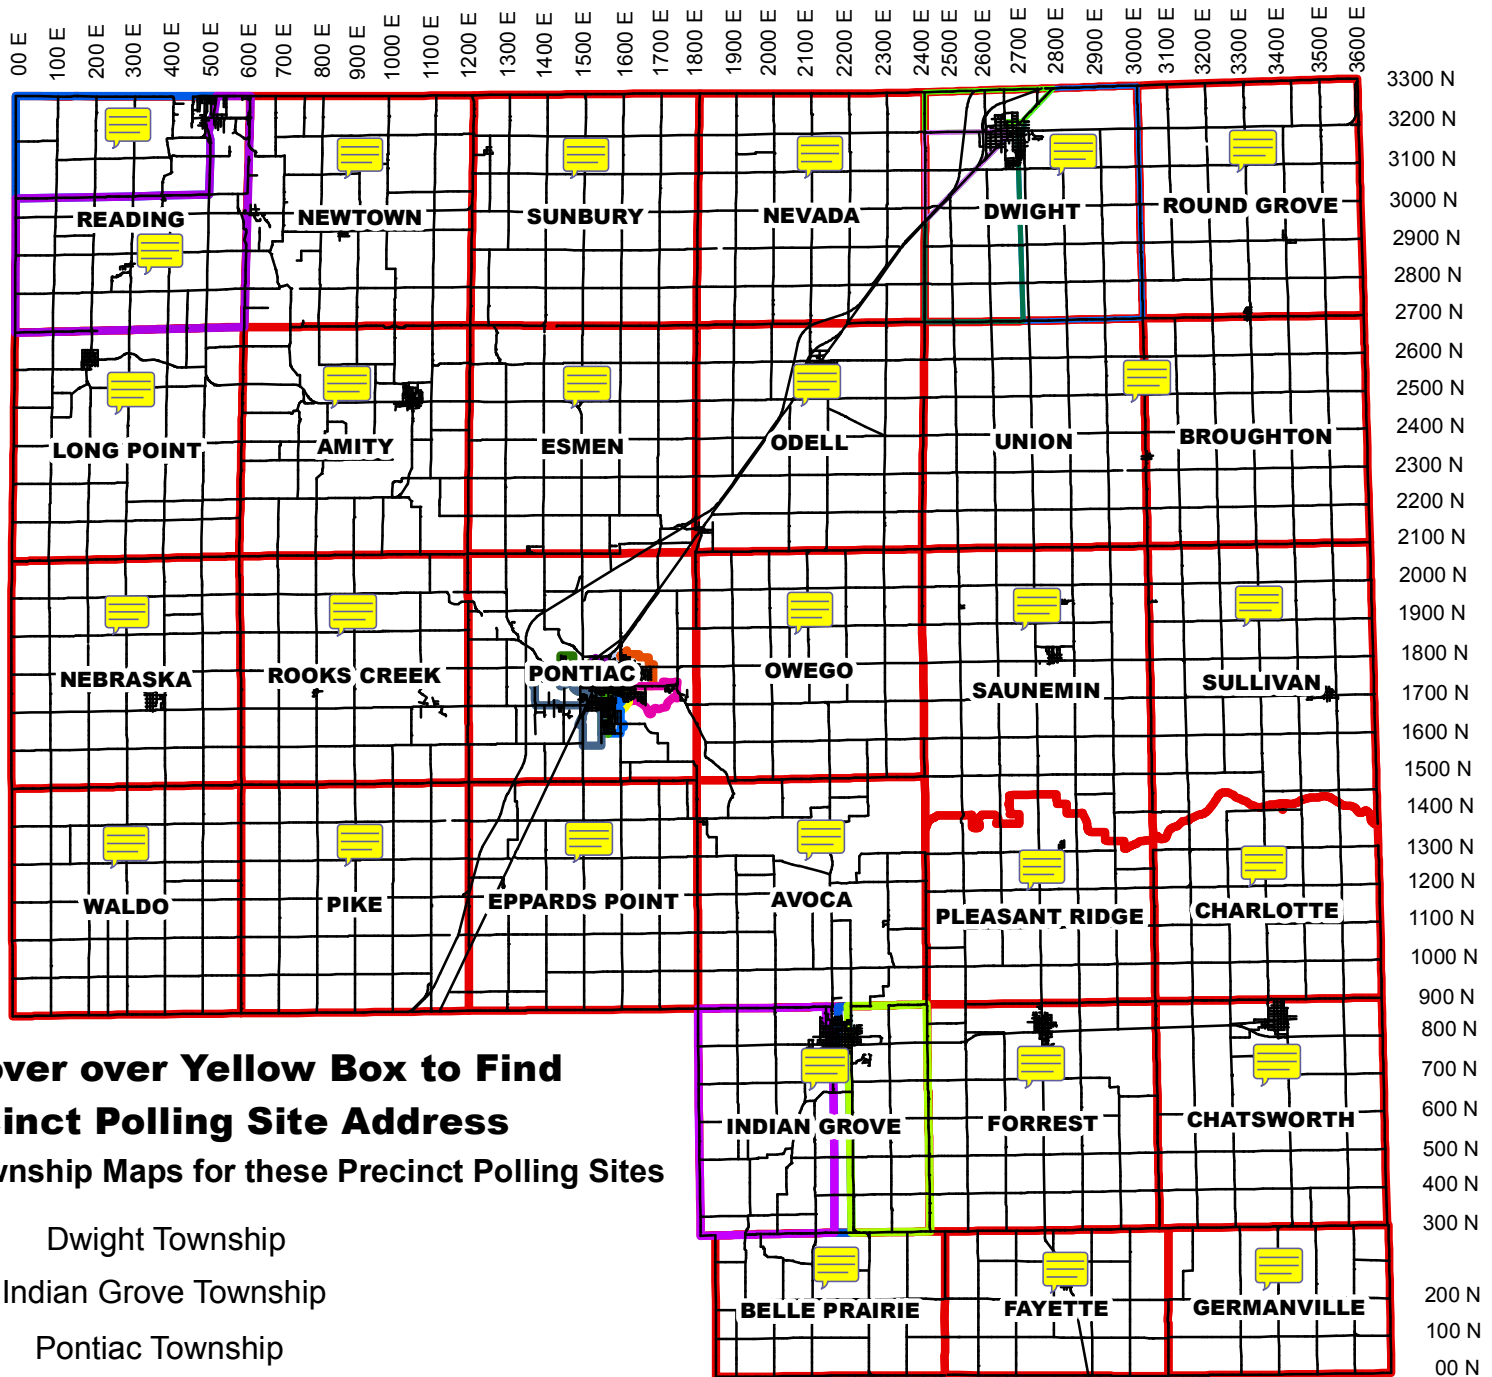

LIVINGSTON COUNTY PRECINCT POLLING SITES

**Point/Hover over Yellow Box to Find
Precinct Polling Site Address**

See Separate Township Maps for these Precinct Polling Sites

Dwight Township

Indian Grove Township

Pontiac Township

Pontiac City Limit Precincts