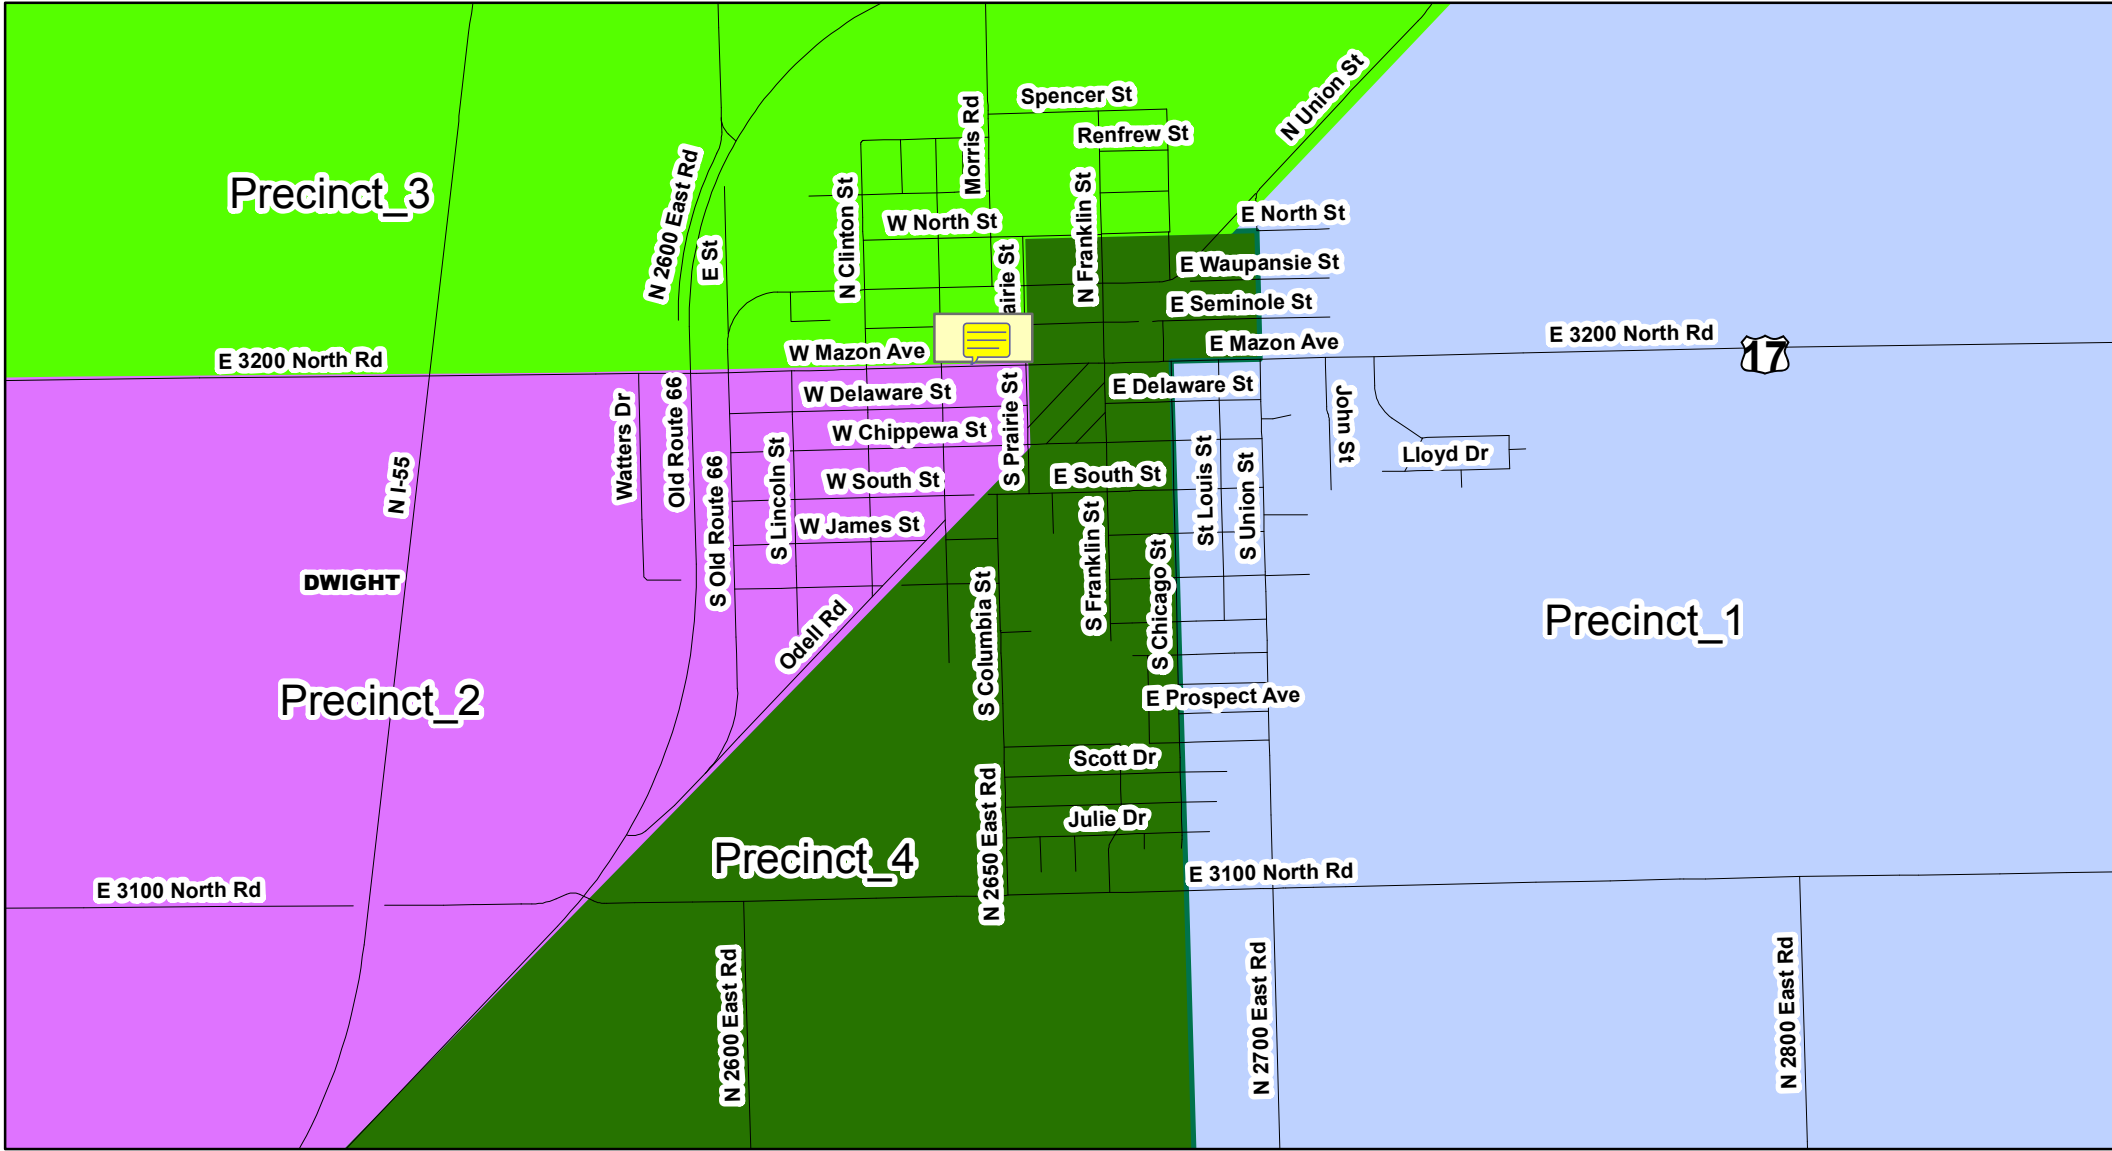

VILLAGE OF DWIGHT

**Point/Hover over Yellow Box to Find
Precinct Polling Site Address**

Legend

- Road_centerlines TEXT
- Dwight_Precinct
 - Precinct_1
 - Precinct_2
 - Precinct_3
 - Precinct_4
- <all other values>