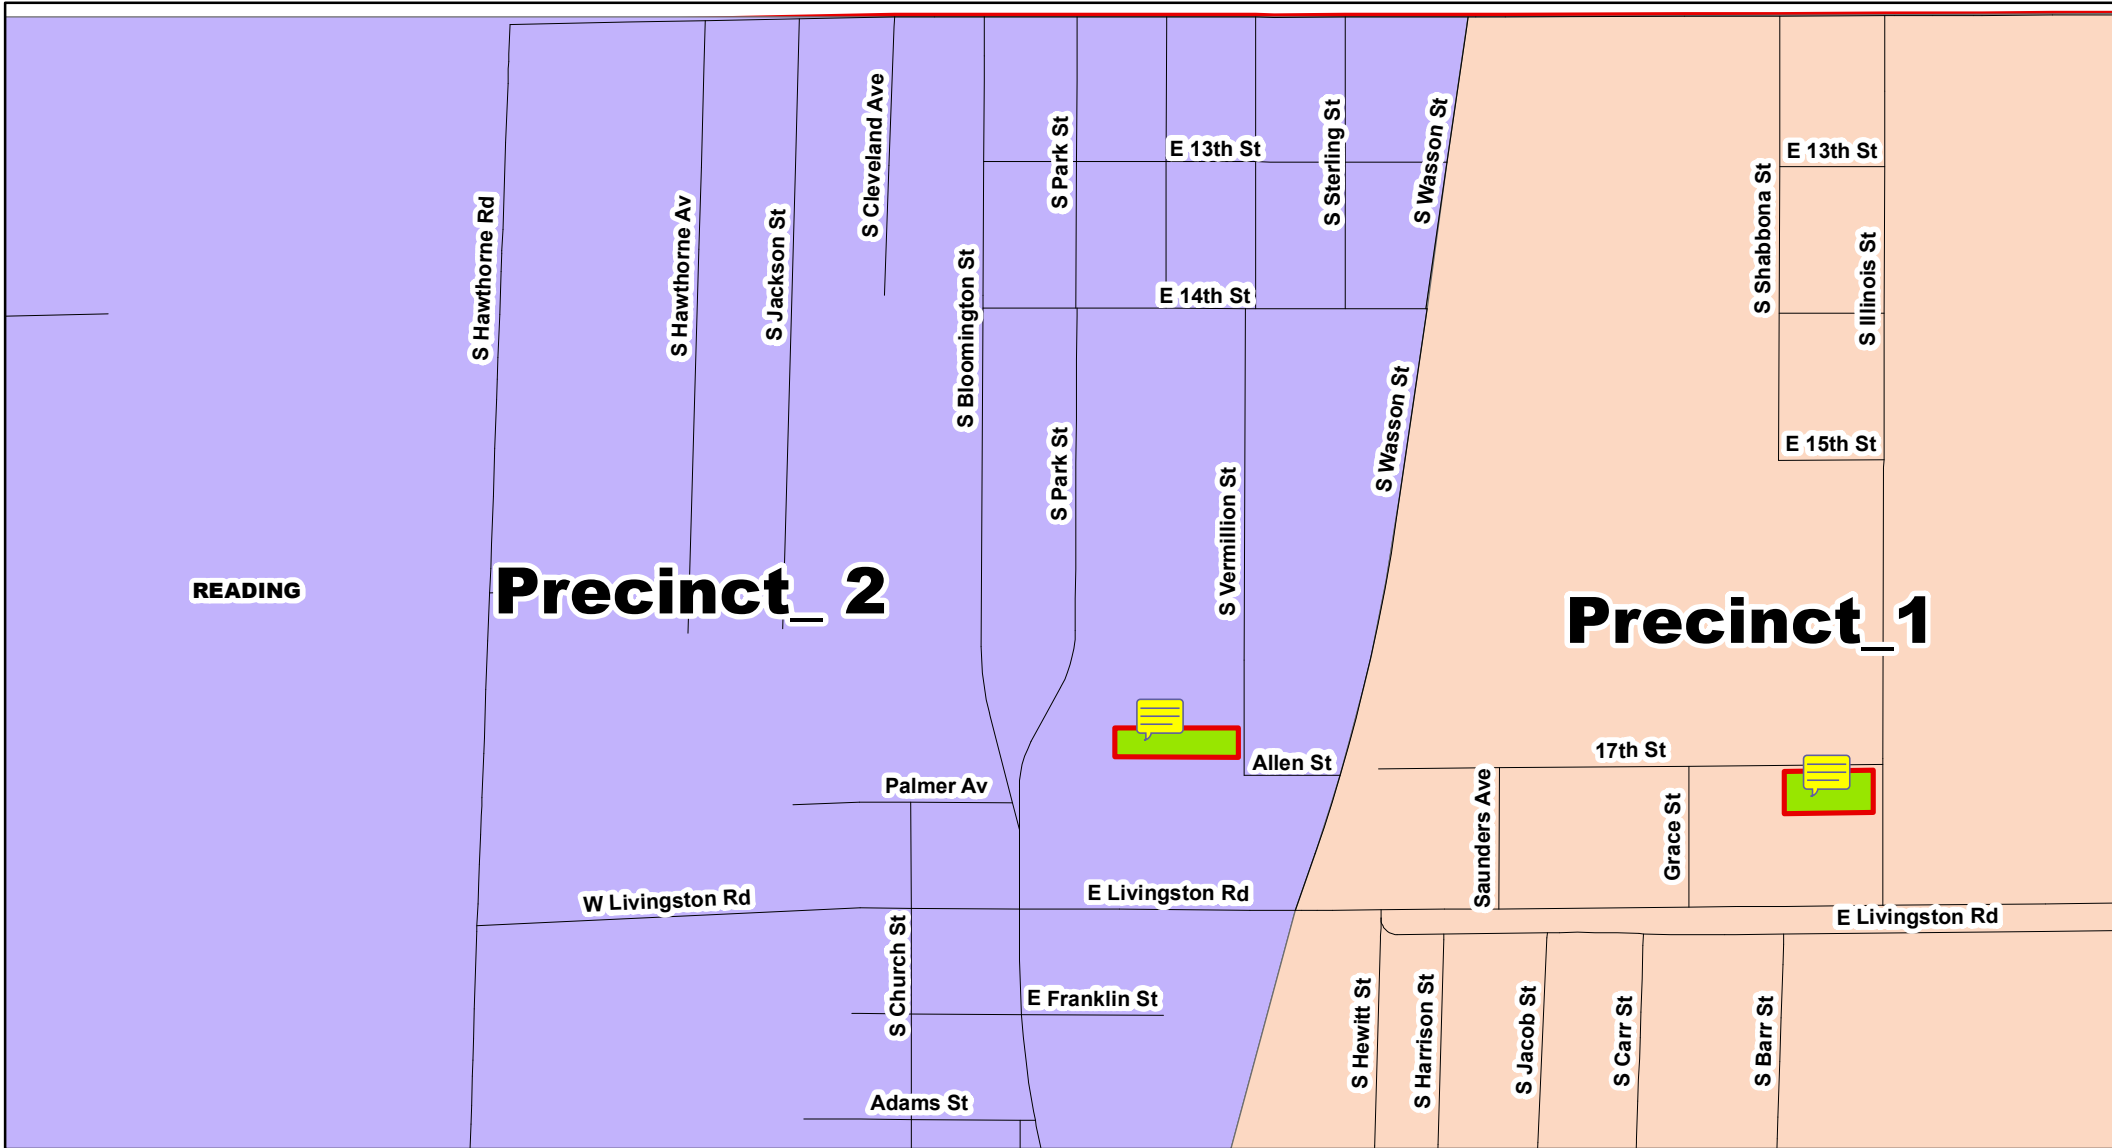

READING TOWNSHIP

READING

Precinct_2

Precinct_1

**Point/Hover over Yellow Box to Find
Precinct Polling Site Address**

Legend

- | | | | | |
|---|----------------------|-------------|---|------------|
|  | Reading_Voting_Polls | TEXT |  | Precinct_2 |
|  | <all other values> | |  | Precinct_1 |