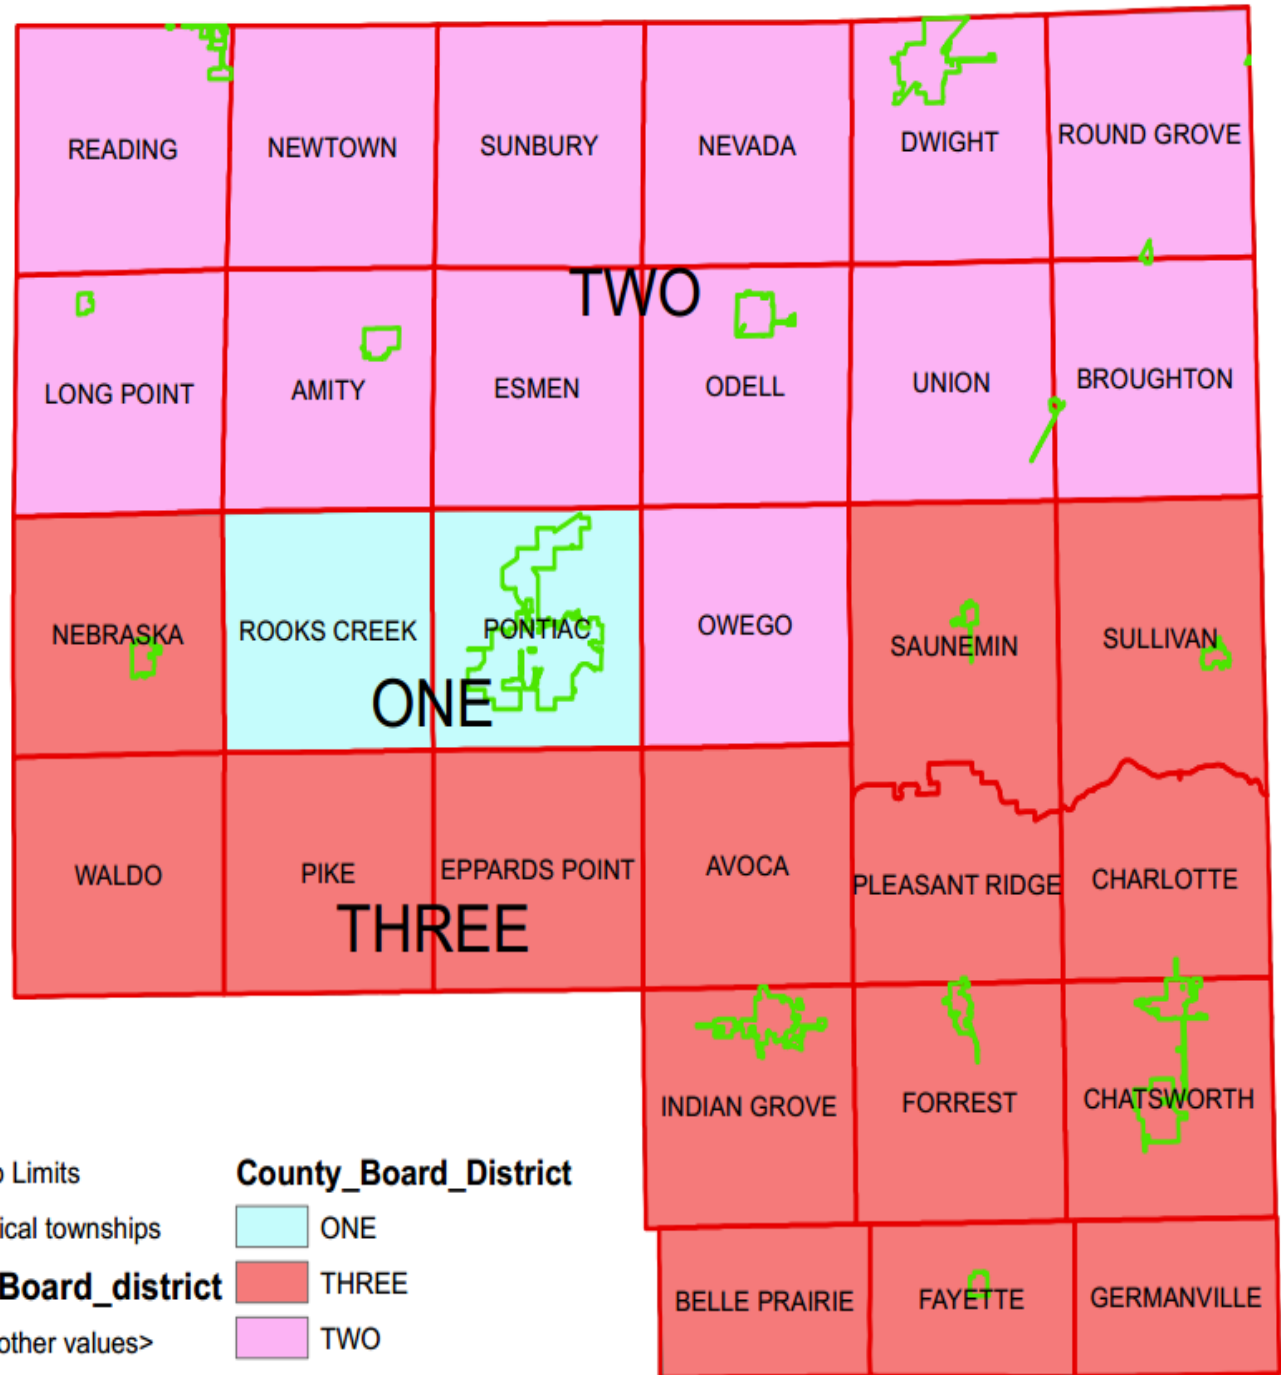

2016 County Board Members

- District #1**

Kathy Arbogast
 James Carley
 Kelly Cochran-Cohlman
 Marty Fannin, *Board Chair*
 Carolyn Gerwin
 Mike Ingles
 William Mays
 John (Jack) Vietti

- District #2**

Jason Bunting
 William Flott
 David Heath
 Daryl Holt
 Ronald Kestner
 Joe Steichen
 Robert Weller
 Bob Young

- District #3**

Vicki Allen
 Justin Goembel
 William Peterson
 Paul Ritter
 Mark Runyon
 Tim Shafer
 Stanley Weber
 John Yoder

Legend

Corp Limits

Political townships

County Board district

<all other values>

County Board District

ONE

THREE

TWO